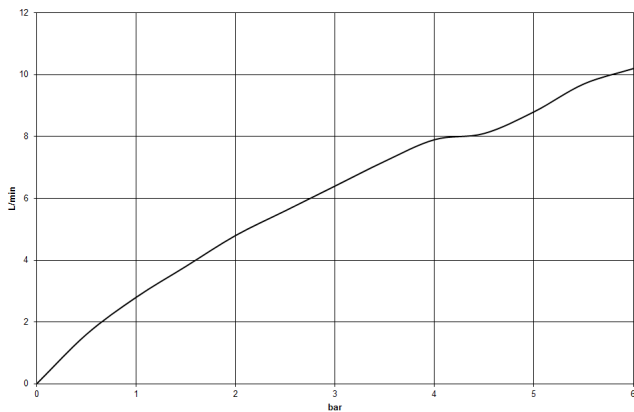

MEM Single-lever mixer - Chrome

MEM

33 800 682

- 201mm projection
- pivotable spout 360°
- Optional swivel limiter available with swivel limiter set 12 820 970 90
- air-enriched flow
- max. flow 6.3 l/min at 3 bar flow pressure
- lead-free
- This product can help a building meet the requirements of Green Building Rating Systems, e.g. LEED®, BREEAM®, DGNB

Recommended miscellaneous

Swivel limitation set - 12 820 970 90

Recommended miscellaneous

Strainer waste with control handle - Chrome 10 712 970-00

Recommended miscellaneous

Dispenser without rosette - Chrome 82 424 970-00

33 800 682

Flow rate chart

Certificates

LGA_38646.

WRAS_240202021.

33 800 682

Spare parts list

No.	Item Number	Name	Quantity used	Delivery time
1	90 28 22 332 00-00	spout	1	-
Spare part can no longer be ordered, please order the replacement item				
2	09 19 86 012-00	cover	1	60
3	90 23 10 128 00 90	nut	1	2
4	90 15 05 042 00 90	cartridge	1	2
5	09 24 04 266 90	nut	1	2
6	90 28 30 052 00-00	cover	1	10
7	90 20 86 004 00-00	handle	1	10
8	04 23 10 044 08 90	fixing set	1	2
9	04 30 04 101 00 90	hose	2	2