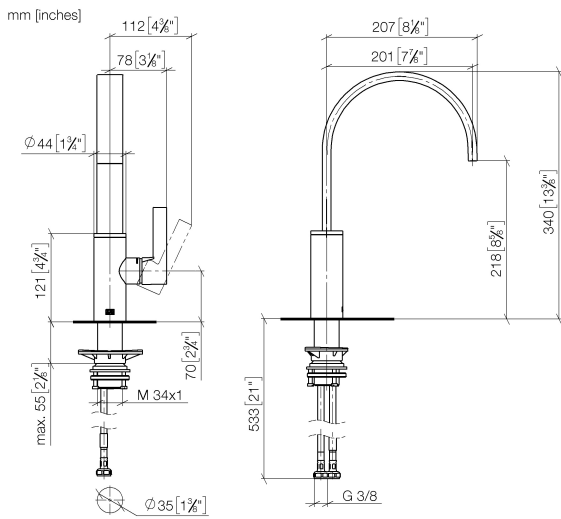

MEM Single-lever mixer - Chrome

MEM

33 800 682

- 201mm projection
- pivotable spout 360°
- Optional swivel limiter available with swivel limiter set 12 820 970 90
- air-enriched flow
- max. flow 6.3 l/min at 3 bar flow pressure
- lead-free
- This product can help a building meet the requirements of Green Building Rating Systems, e.g. LEED®, BREEAM®, DGNB

Recommended miscellaneous

Swivel limitation set - 12 820 970 90

Recommended miscellaneous

Strainer waste with control handle - Chrome 10 712 970-00

Recommended miscellaneous

Dispenser without rosette - Chrome 82 424 970-00

33 800 682

Flow rate chart

Certificates

LGA_38646.

WRAS_240202021.

33 800 682

Spare parts list

No.	Item Number	Name	Quantity used	Delivery time
1	90 28 22 332 00-00	spout	1	-
Spare part can no longer be ordered, please order the replacement item				
2	09 19 86 012-00	cover	1	60
3	90 23 10 128 00 90	nut	1	2
4	90 15 05 042 00 90	cartridge	1	2
5	09 24 04 266 90	nut	1	2
6	90 28 30 052 00-00	cover	1	10
7	90 20 86 004 00-00	handle	1	10
8	04 23 10 044 08 90	fixing set	1	2
9	04 30 04 101 00 90	hose	2	2